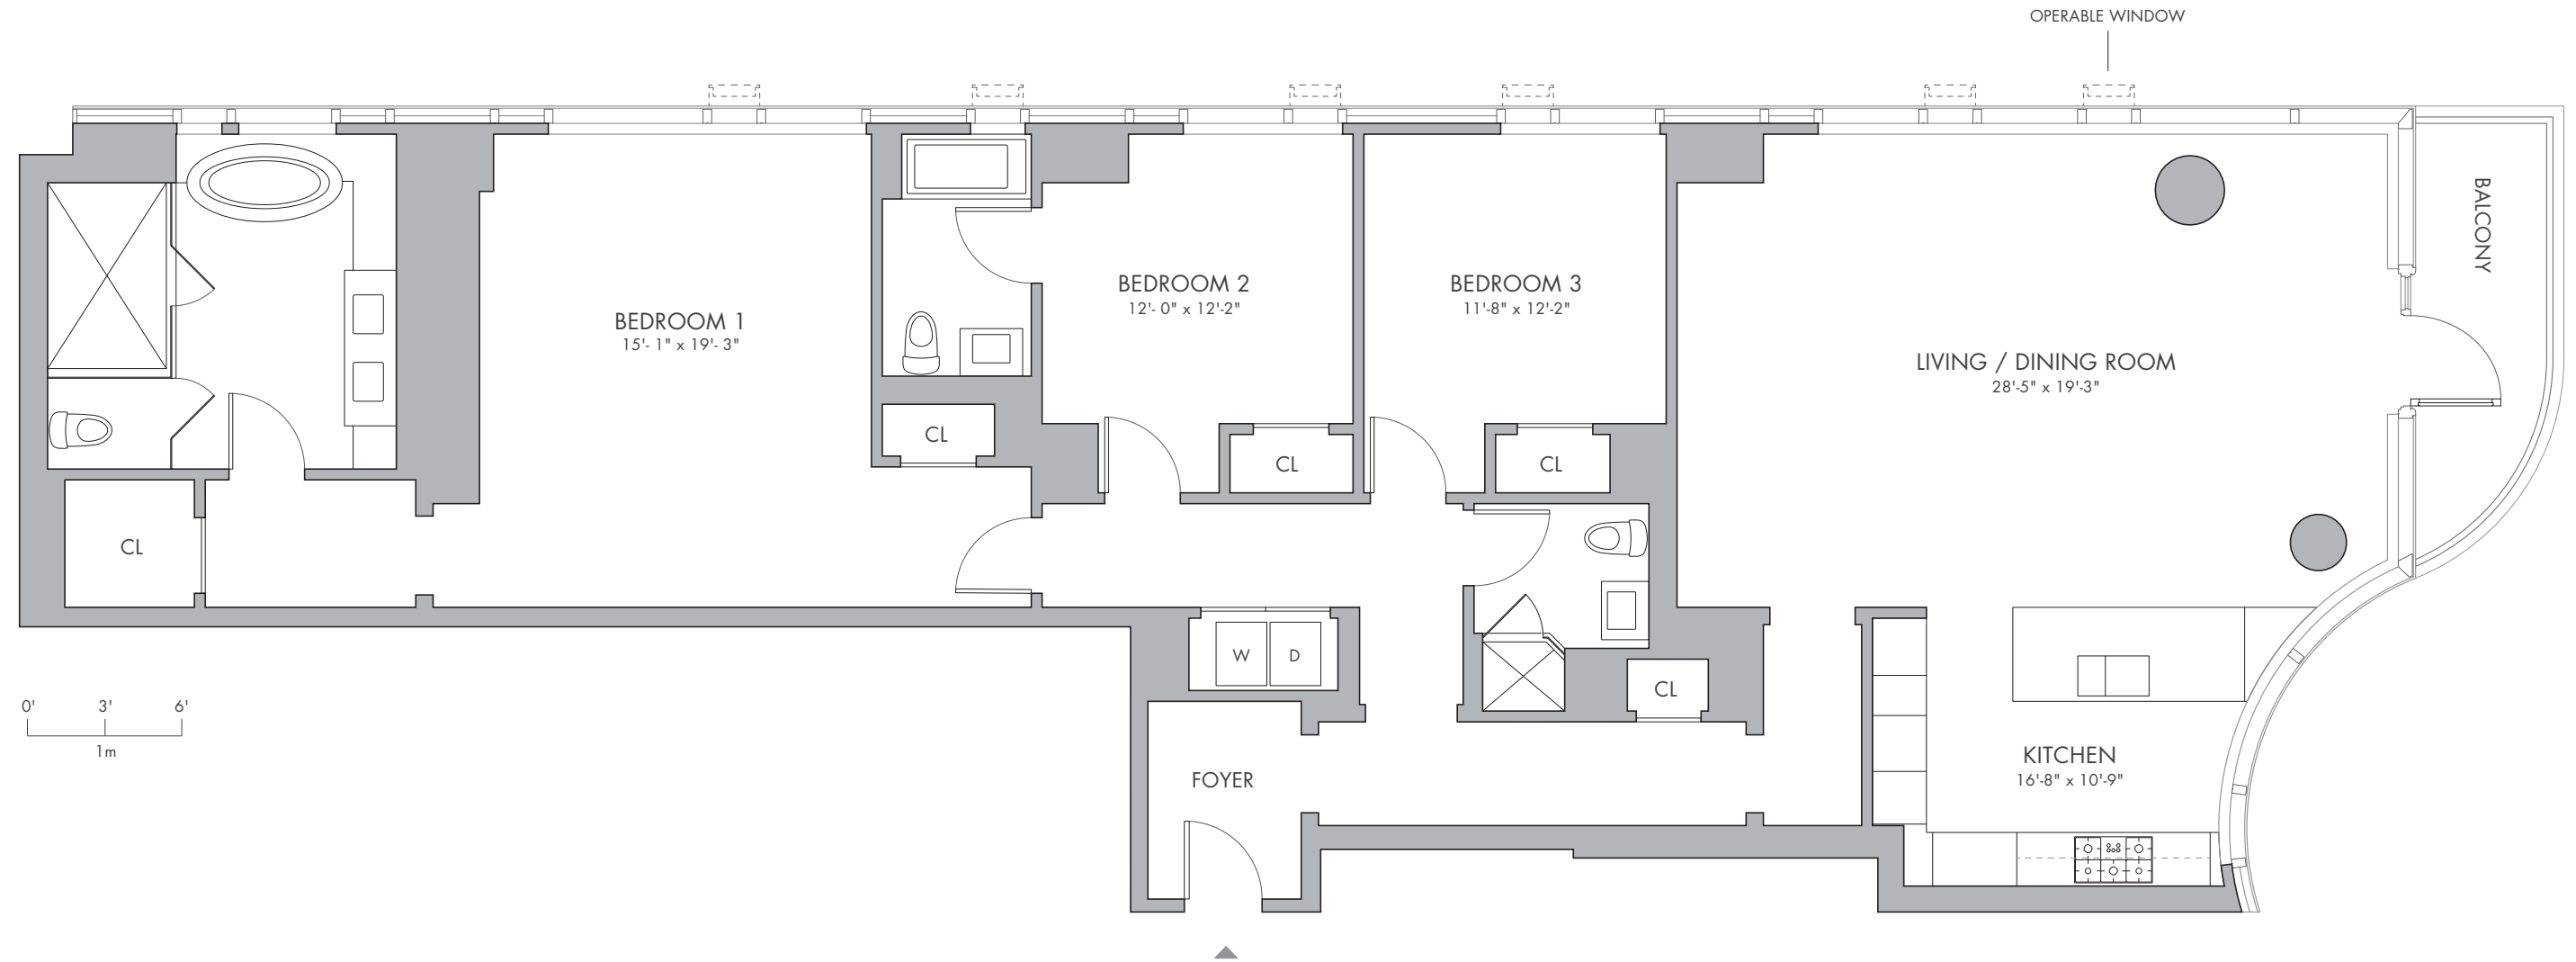

58A-59A

3 BEDROOMS
3 BATHROOMS

58A 2,246 SF / 208.75 M² BALCONY 91 SF / 8.45 M²
59A 2,244 SF / 208.47 M² BALCONY 92 SF / 8.55 M²

All dimensions and square footages are approximate and subject to normal construction variances and tolerances. Dimensions are maximum overall within a room or space, subtracting cutouts. Square footages exceed usable square footage. Sponsor reserves the right to make changes in accordance with the terms of the offering plan. The complete offering terms are in the offering plan available from Sponsor.