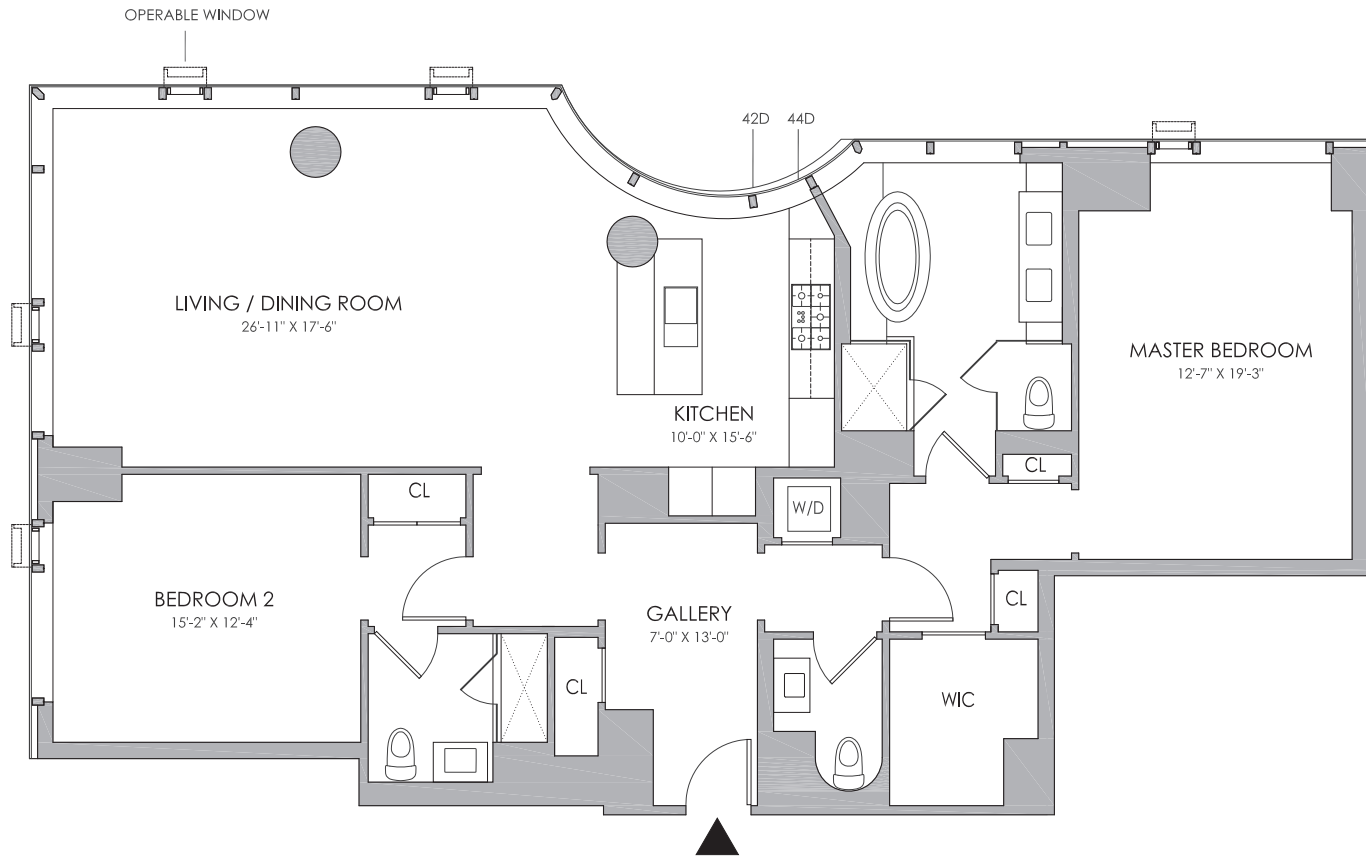

252 EAST

42D-44D

2 BEDROOMS
2 BATHROOMS
POWDER ROOM

42D 1,742 SF / 161.83 M²
43D 1,741 SF / 161.69 M²
44D 1,739 SF / 161.55 M²

All dimensions and square footages are approximate and subject to normal construction variances and tolerances. Dimensions are maximum overall within a room or space, subtracting cutouts. Square footages exceed usable square footage. Sponsor reserves the right to make changes in accordance with the terms of the offering plan. The complete offering terms are in the offering plan available from Sponsor.