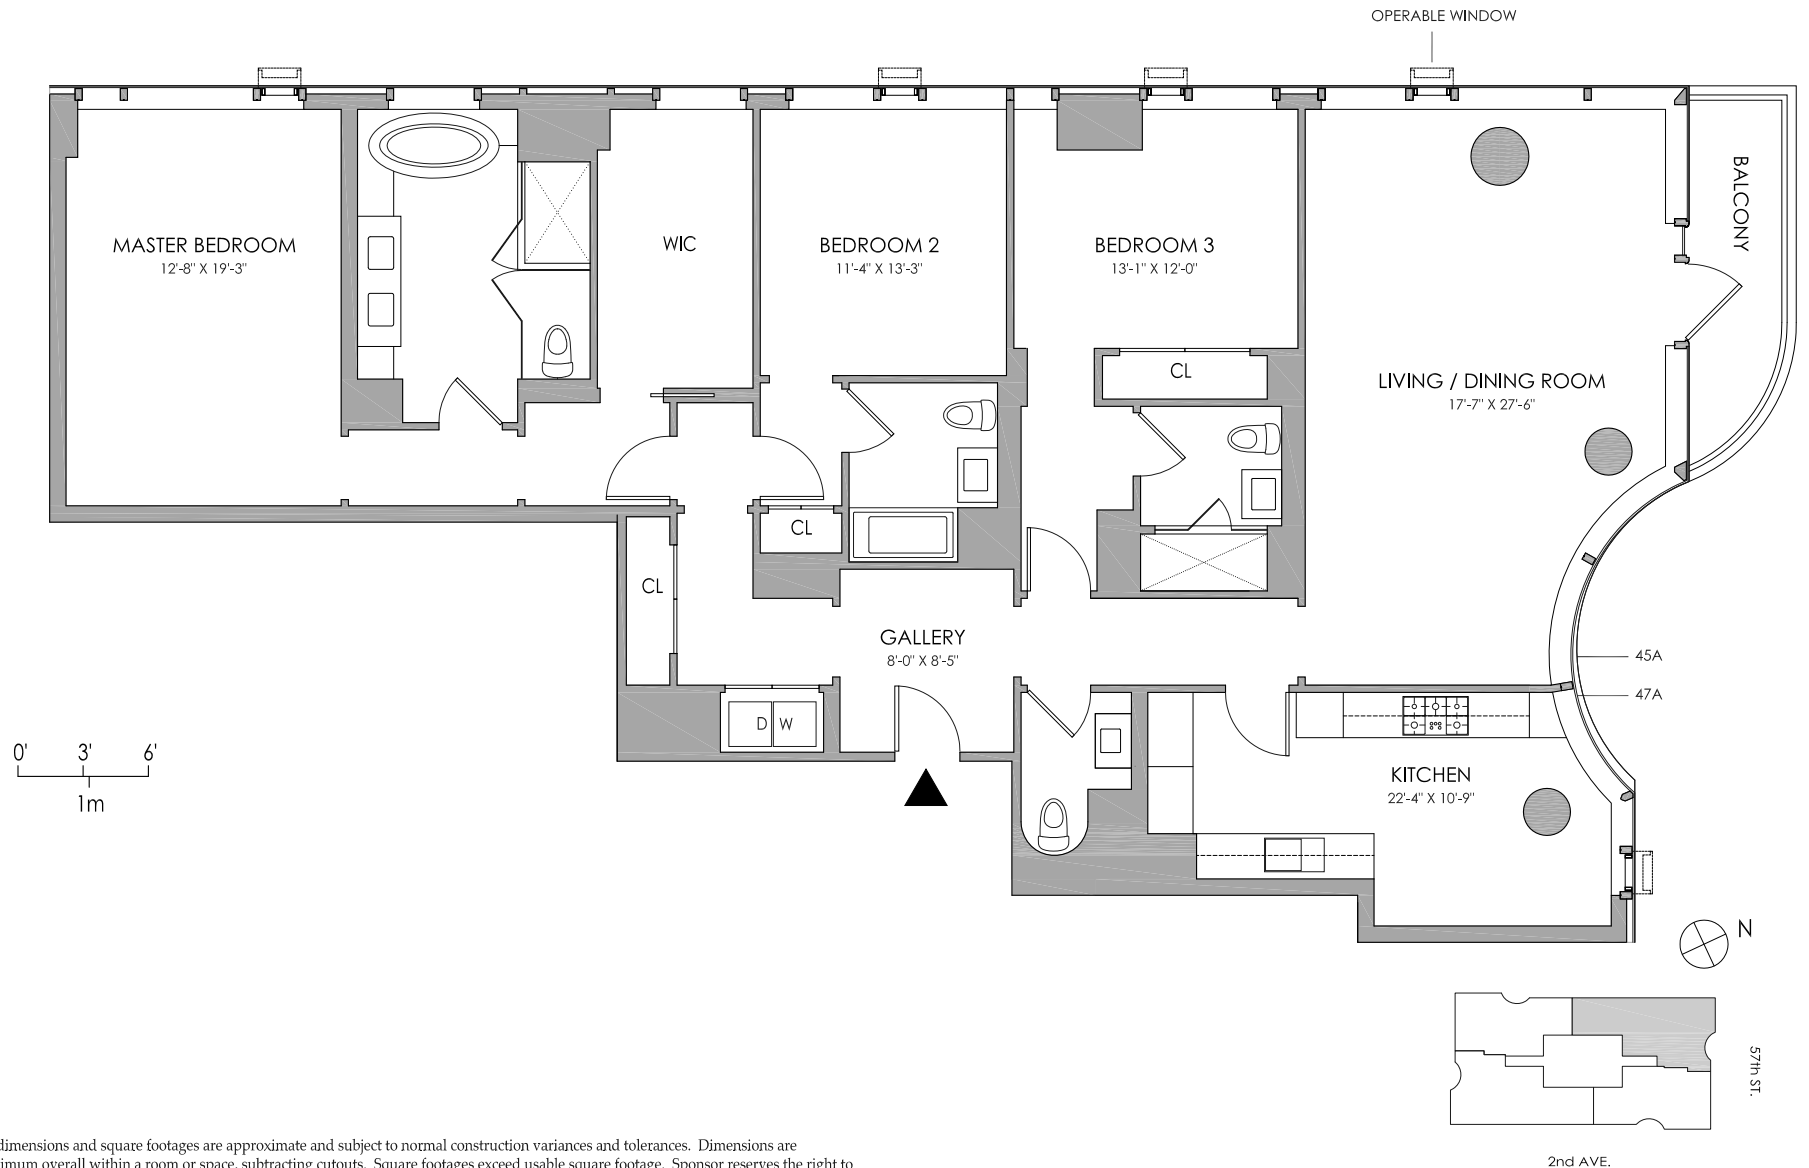

252 EAST

45A-47A

3 BEDROOMS
3 BATHROOMS
POWDER ROOM

45A 2,194 SF / 203.83 M²
46A 2,193 SF / 203.74 M²
47A 2,191 SF / 203.55 M²

BALCONY 74 SF / 6.85 M²
 BALCONY 75 SF / 6.96 M²
 BALCONY 76 SF / 7.08 M²

All dimensions and square footages are approximate and subject to normal construction variances and tolerances. Dimensions are maximum overall within a room or space, subtracting cutouts. Square footages exceed usable square footage. Sponsor reserves the right to make changes in accordance with the terms of the offering plan. The complete offering terms are in the offering plan available from Sponsor.