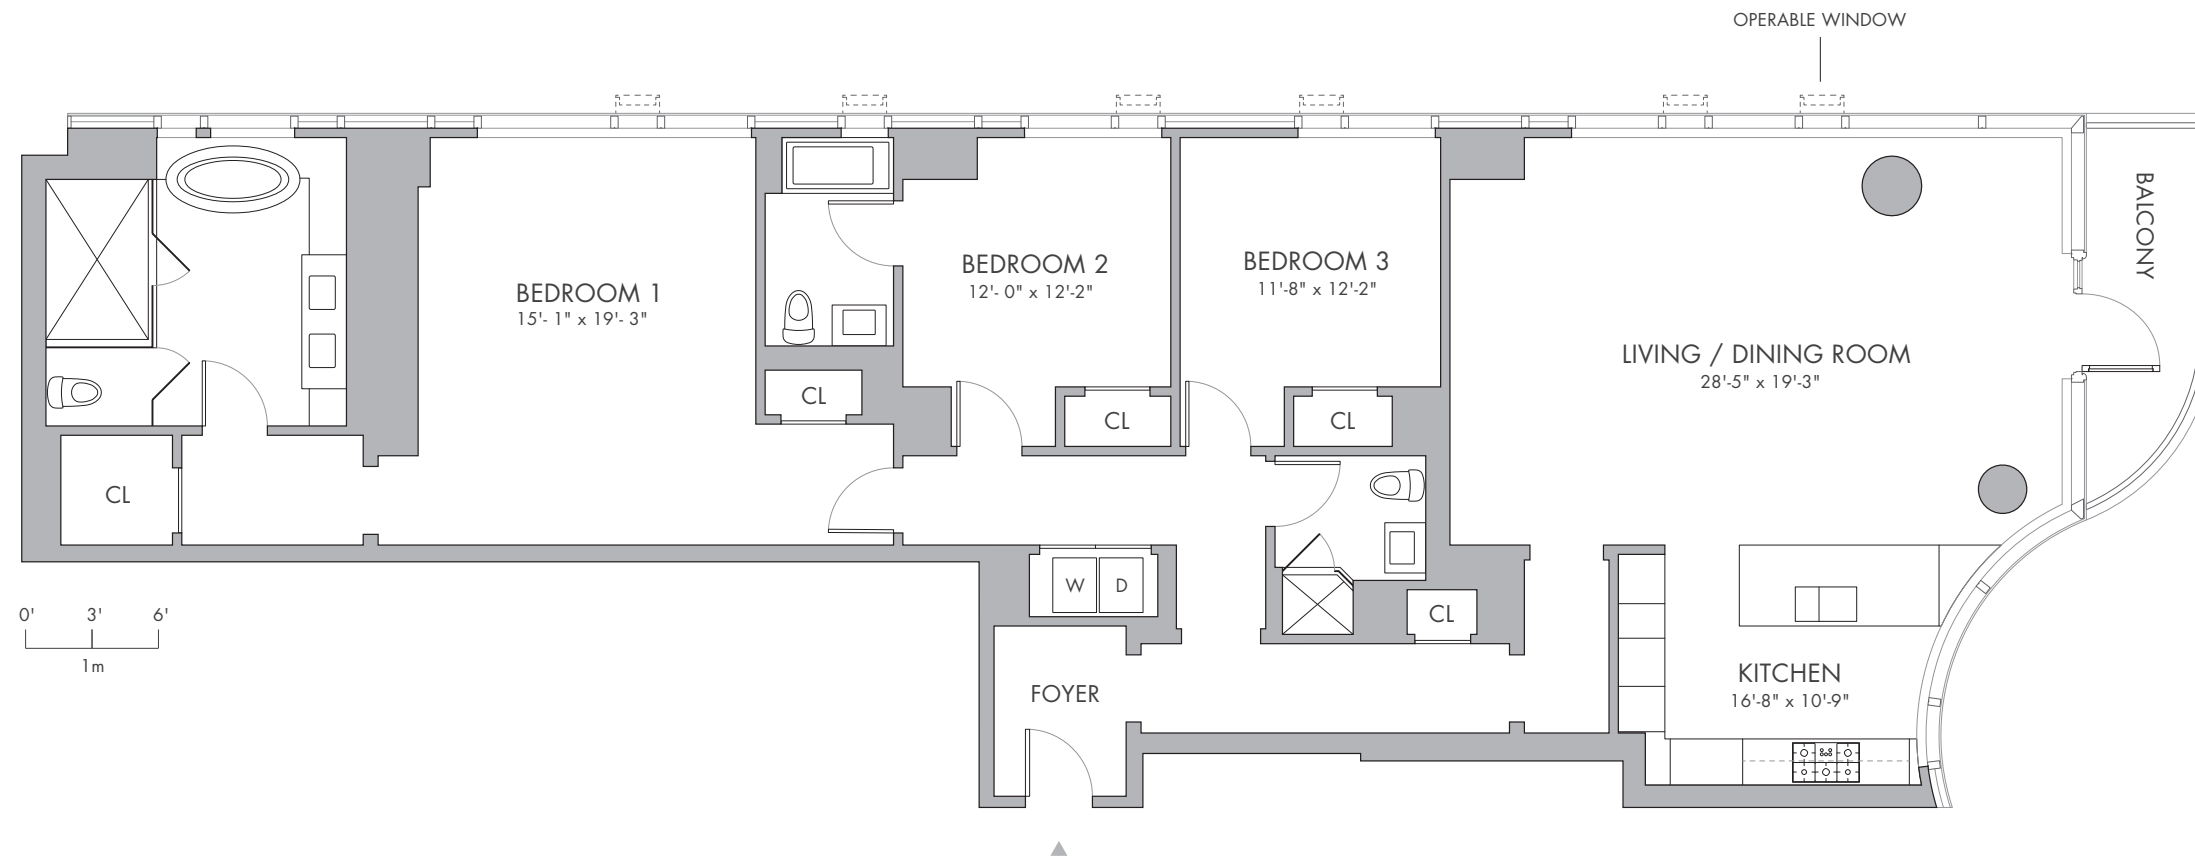

58A-59A

3 BEDROOMS
3 BATHROOMS

58A 2,246 SF / 208.75 M² BALCONY 91 SF / 8.45 M²
59A 2,244 SF / 208.47 M² BALCONY 92 SF / 8.55 M²

All dimensions and square footages are approximate and subject to normal construction variances and tolerances. Dimensions are maximum overall within a room or space, subtracting cutouts. Square footages exceed usable square footage. Sponsor reserves the right to make changes in accordance with the terms of the offering plan. The complete offering terms are in the offering plan available from Sponsor.